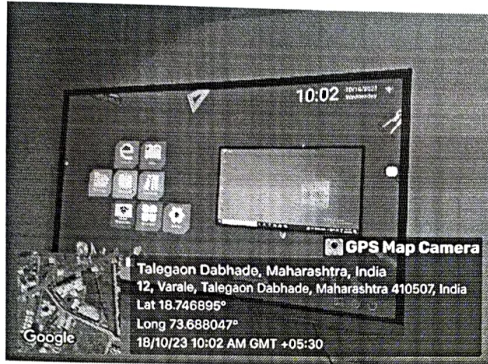

Dr. D. Y. PATIL EDUCATIONAL FEDERATION
Dr. D. Y. Patil Institute of Management and Entrepreneur Development
Approved by AICTE, Affiliated to SPPU Pune

Address: - Sr. No. 27/A/1/2C, Near Talegaon Railway Station, Towards HP Service Station, Varale, Talegaon, Pune, Maharashtra 410507. Website: dypatilef.com. dypatilimed.com E- mail- director.dypimed@dypatilef.com

Dr. D. Y. Patil
Founder Dr. D. Y. Patil Group

Dr. Sushant Patil
President

Dr. Priyanka A. Singh
Director

Smartboard